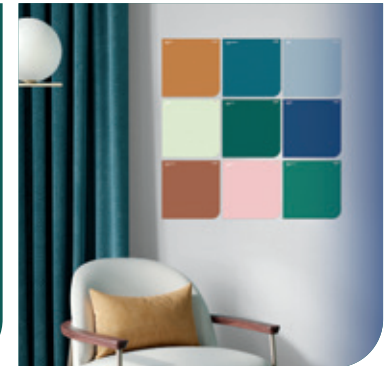

MAKING IT EASIER TO PICK THE PERFECT PAINT COLOUR

Colour Schemes Made Easy
Confidently use more than one colour to turn a room from dull to delightful.

MONOCHROMATIC
A single hue paired with tints, shades and tones of that colour.

COMPLEMENTARY
Two colours opposite each other on the colour wheel.

HARMONIOUS
Three adjacent colours on the colour wheel.

DRAMATIC
A high-intensity colour paired with an earth-toned or muted colour.

Picking paint colours just got easier with **Vision by Dulux**.